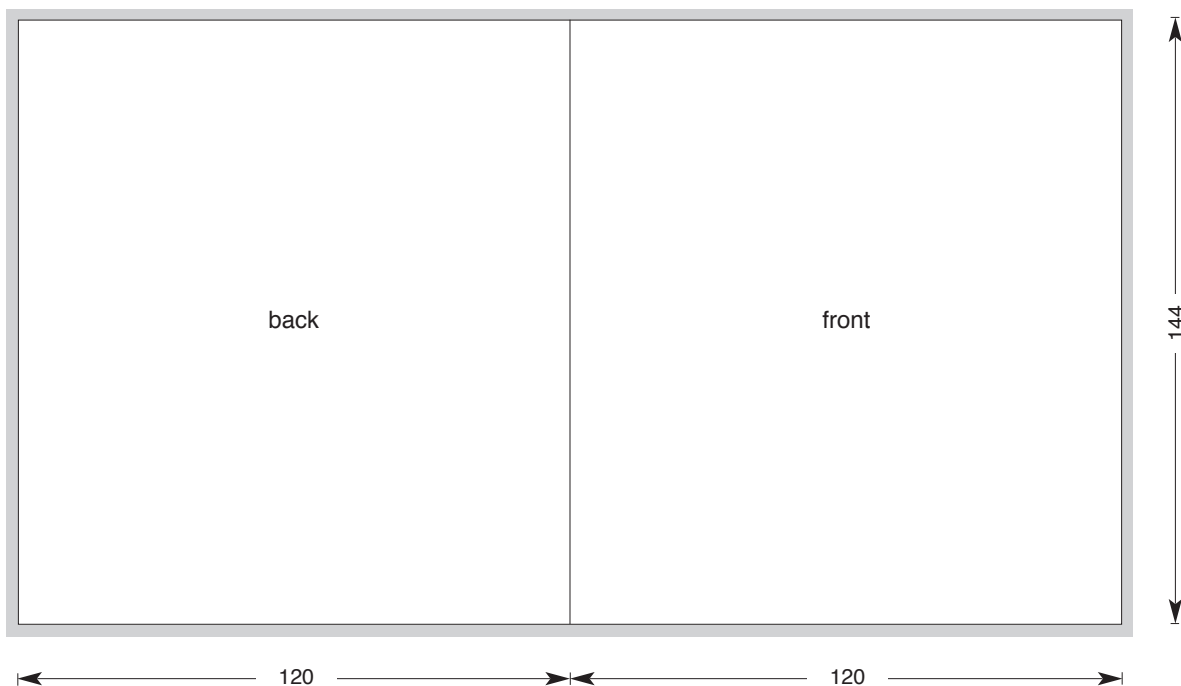

standard blu-ray booklet 120 x 144 mm

size: 120 x 144 mm (closed)
240 x 144 mm (open)
bleed area: 3 mm

If the booklet has more than 4 pages
please supply single pages.